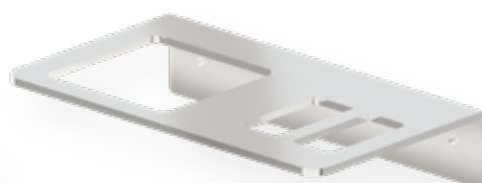

Porta planchas de pelo de pared **ETNA**
Holder for hair iron

Sistema de anclaje
Anchoring system
Atornillado Screwed

Acabado Finish
Negro Mate Matt black

Acabado Finish
Acero inoxidable Stainless steel

Acabado Finish
Blanco Mate Matt white

Ref.	Descripción Description	Precio Price
10442	Medidas Sizes 8,5 x 4 x 11 cm.	26,20 €

Ref.	Descripción Description	Precio Price
10472	Medidas Sizes 8,5 x 4 x 11 cm.	38,26 €

Ref.	Descripción Description	Precio Price
10452	Medidas Sizes 8,5 x 4 x 11 cm.	26,20 €

Inox AISI 304 AISI 304 stainless steel