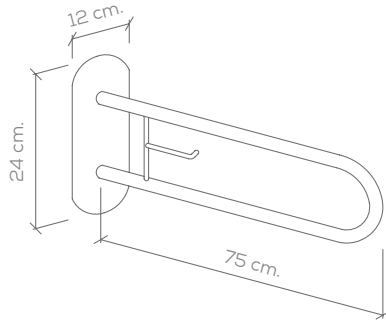

Antideslizante
Non-slip

ASIDERO con portarrollos pared fijo
Inox. 18/10 antideslizante
Handle with fixed wall paper holder
stainless steel 18/10 non-slip