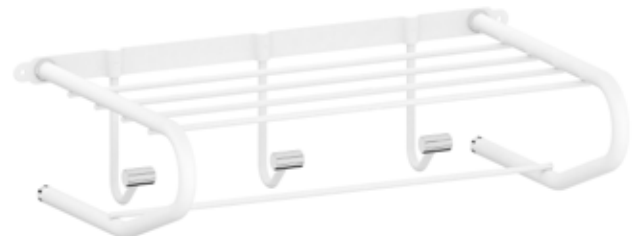

TOALLERO hotel
Hotel towel rack

Sistema de anclaje
Anchoring system
Atornillado Screwed

Acabado Finish
Cromo Chrome

Acabado Finish
Negro Mate Matt black

Acabado Finish
Blanco Mate Matt white

Descripción Description

Ref	Medidas Sizes	Precio Price
08892	45 x 13 x 30 cm.	72,60 €

Descripción Description

Ref	Medidas Sizes	Precio Price
08905	45 x 13 x 30 cm.	68,90 €

Descripción Description

Ref	Medidas Sizes	Precio Price
08891	45 x 13 x 30 cm.	68,90 €