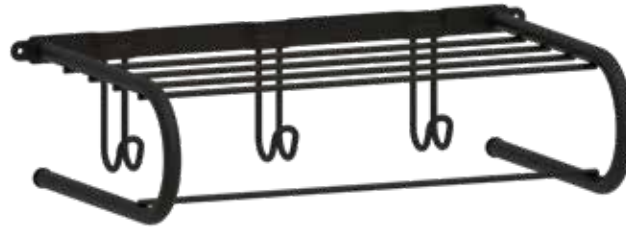

Acabado Finish
Cobre Copper

Descripción Description

Ref	Medidas Sizes	Precio Price
10691	9 x 5/7,5 x 7 cm.	CONSULTAR

Serie Series
Toallero
hotel y
perchas
Hotel towel racks
and hangers

GRUPO GROUP 04
TOALLEROS Y PERCHAS
TOWEL RAILS AND HANGERS