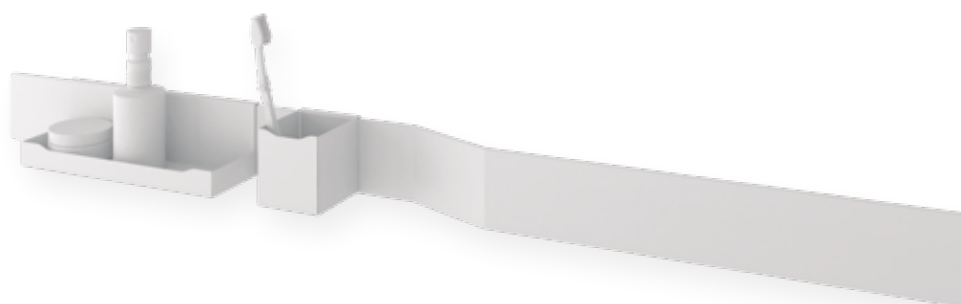

Sistema de anclaje
Anchoring system
Atornillado Screwed

Composición lavabo TOKIO

Set washbasin

Acabado Finish
Negro Mate Matt black

Acabado Finish
Acero inoxidable Stainless steel

Acabado Finish
Blanco Mate Matt white

Ref.	Descripción Description	Precio Price
11615	11204 + 11207 + 11209	145,28 €

Medidas Sizes **104,5 x 7,5 x 9,5/6 cm.**

Ref.	Descripción Description	Precio Price
11613	11304 + 11307 + 11309	187,93 €

Medidas Sizes **104,5 x 7,5 x 9,5/6 cm.**
Inox AISI 304 AISI 304 stainless steel

Ref.	Descripción Description	Precio Price
11614	11104 + 11107 + 11109	145,28 €

Medidas Sizes **104,5 x 7,5 x 9,5/6 cm.**

Fabricado en Acero Made of Steel Acabados especiales consultar con fábrica Special finishes, to consult with factory