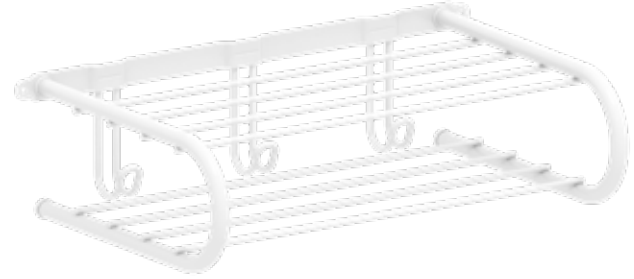

Acabado Finish
Cobre Copper

Descripción Description

Ref	Medidas Sizes	Precio Price
10691	9 x 5/7,5 x 7 cm.	CONSULTAR

Serie Series
Toallero
hotel y
perchas
Hotel towel racks
and hangers

GRUPO GROUP 04
TOALLEROS Y PERCHAS
TOWEL RAILS AND HANGERS