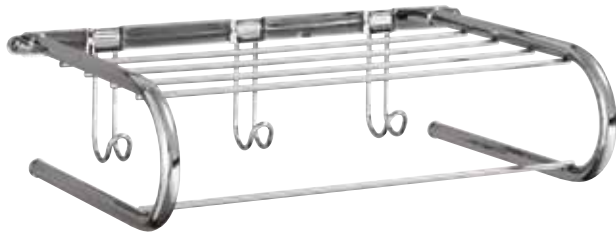

Acabado Finish
Cobre Copper

Descripción Description

Ref	Medidas Sizes	Precio Price
10691	9 x 5/7,5 x 7 cm.	CONSULTAR

Serie Series
Toallero
hotel y
perchas
Hotel towel racks
and hangers

GRUPO GROUP 04
TOALLEROS Y PERCHAS
TOWEL RAILS AND HANGERS