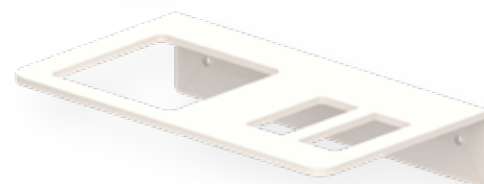

Porta planchas de pelo de pared **ETNA**
Holder for hair iron

Sistema de anclaje
Anchoring system
Atornillado Screwed

Acabado Finish
Negro Mate Matt black

Acabado Finish
Acero inoxidable Stainless steel

Acabado Finish
Blanco Mate Matt white

Ref.	Descripción Description	Precio Price
10442	Medidas Sizes 8,5 x 4 x 11 cm.	26,20 €

Ref.	Descripción Description	Precio Price
10472	Medidas Sizes 8,5 x 4 x 11 cm.	38,26 €

Ref.	Descripción Description	Precio Price
10452	Medidas Sizes 8,5 x 4 x 11 cm.	26,20 €

Inox AISI 304 AISI 304 stainless steel