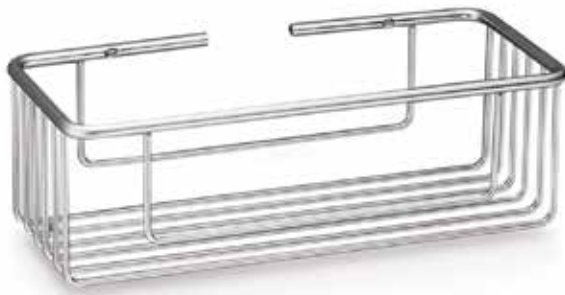

Jabonera 300 Inox. 18/10 profunda

JABONERA

300 18/10 Stainless steel
deep soffit soap dish

Sistema de anclaje
Anchoring system
Atornillado Screwed