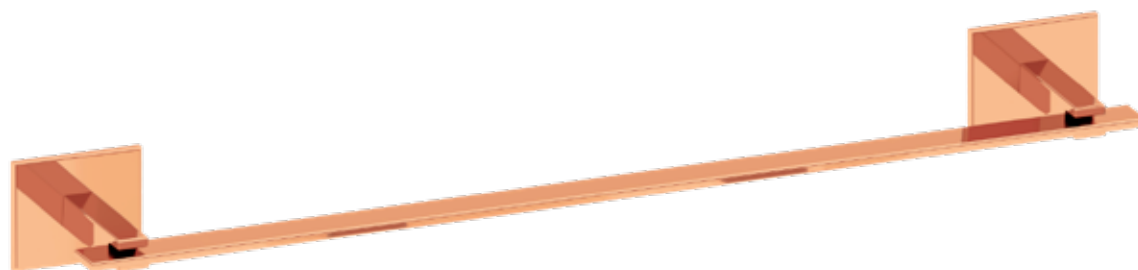

Fabricado en Acero Made of Steel Acabados especiales consultar con fábrica Special finishes, to consult with factory

Serie Series

Mónaco

Medidas
Especiales
Special Measures

Barra toallero **MÓNACO**

Towel bar