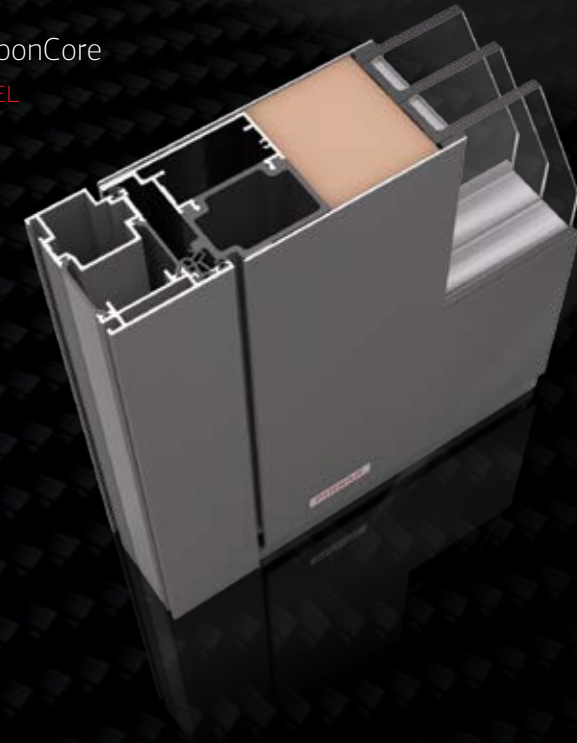

CarbonCore
SOFT

CarbonCore

The world's Strongest Carbon Fibre Front Door Construction

Construction is at the heart of every top-quality front door. CarbonCore is the world's only patented carbon construction developed exclusively for front doors. Carbon fibre is extremely light, rigid and several times stronger than steel, so the door will not warp in the scorching sun or the coldest winters. CarbonCore allows for easier installation without warping, reduces delivery and installation defects, lessens the environmental impact and shortens the production and sales process.

CarbonCore
LEVEL