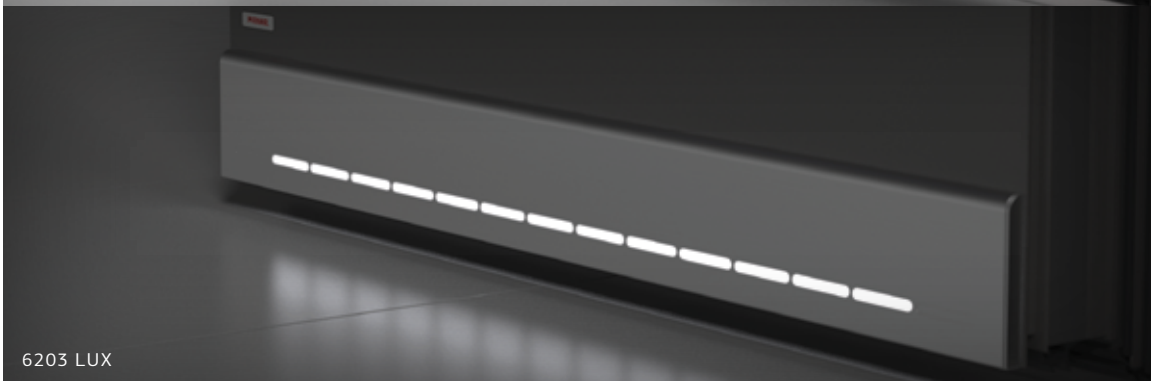

STAINLESS STEEL PROTECTIVE TRIM