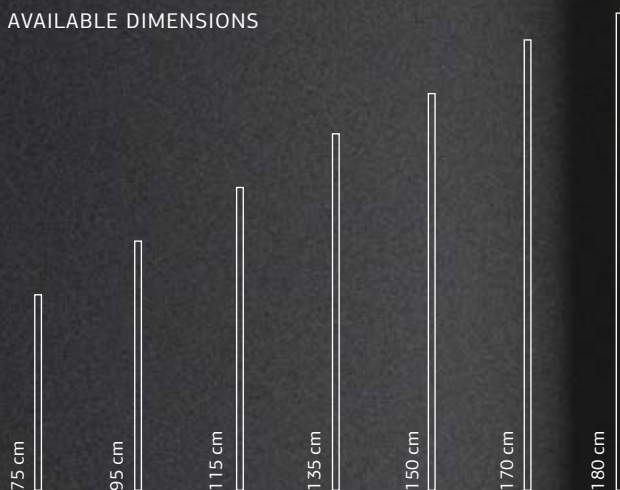

Bar handles to make an entrance with

Handles are the most personal part of the door. Every resident touches it at least a thousand times a year, which is why PIRNAR pays special attention to them. We select one of the basic forms, either round or angular, and determine the exact length choosing from 750 mm, 950 mm, 1150 mm, 1350 mm, 1500 mm, 1700 mm or 1800 mm. To ensure the best impression and a personal touch, we have created several series of unique illumination upgrades of handles that use patented technology and that were awarded the prestigious international German Design Award Special 2019.

AVAILABLE DIMENSIONS

Please contact the Sales Department for further details on the full range of handles and illumination upgrades.

ROUND

NERO
EDITION

ANGULAR

NERO
EDITION