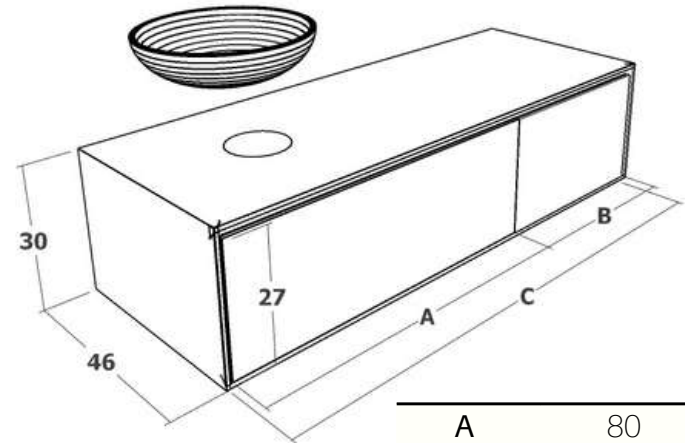

A	80
B	38.5
C	118.5