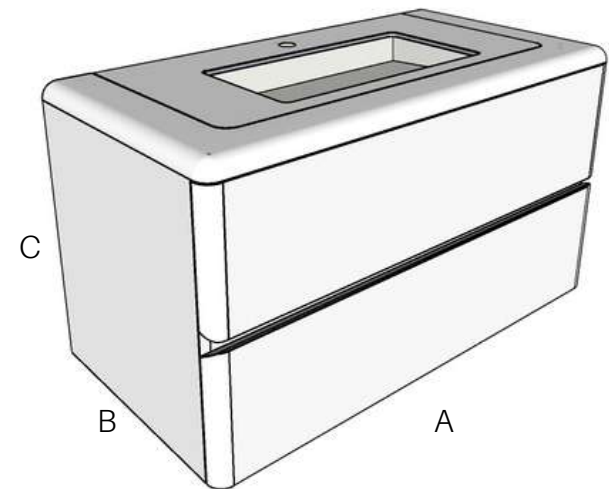

Mueble / bathroom furniture WOOD LOA MASTER 55

A	69.5 / 79.5 / 89.5 / 99.5 / 118.5
B	50
C	55