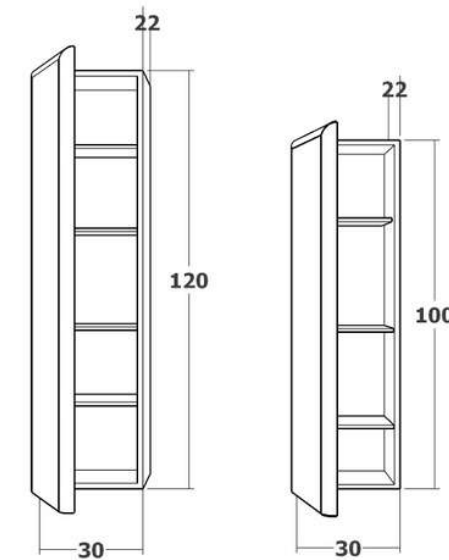

A	80
B	38.5
C	118.5

A 118.5/139.5/159.5/179.5/199.5

Mueble / bathroom furniture WOOD LOA TOP 55

A 59.5/69.5/79.5/89.5/99.5/118.5

A 118.5/139.5/159.5/179.5/199.5

Mueble / bathroom furniture WOOD LOA MASTER 33

A	59.5 / 69.5 / 79.5 / 89.5 / 99.5 / 118.5
B	50
C	33

A	118.5 / 139.5 / 159.5 / 179.5 / 199.5
B	50
C	33

Mueble / bathroom furniture WOOD LOA MASTER 45

A	59.5 / 69.5 / 79.5 / 89.5 / 99.5 / 118.5 / 139.5 / 159.5 / 179.5 / 199.5
B	50
C	45