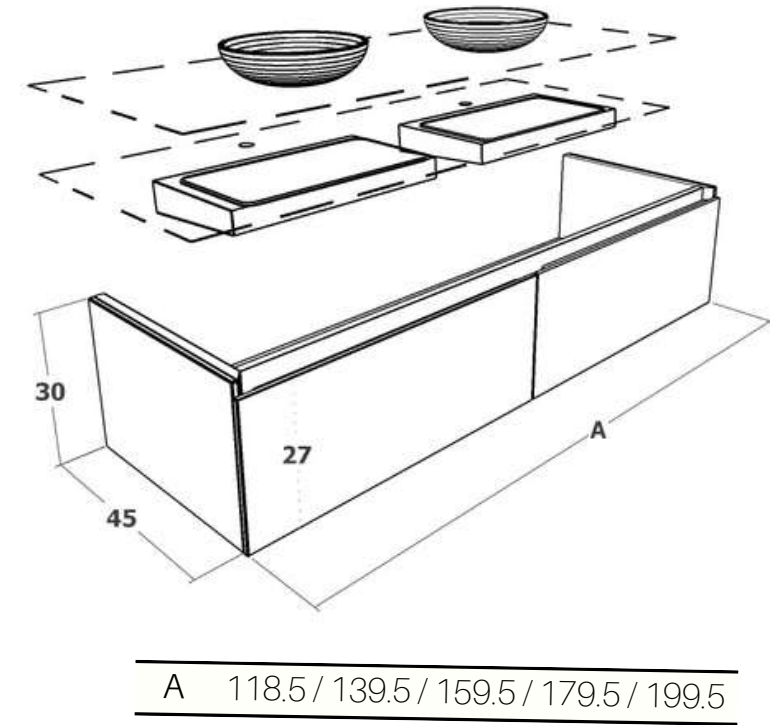

Rose

Mueble / bathroom furniture NAO SLIM 30

A	80
B	35.8
C	118.5

A 59.5 / 69.5 / 79.5 / 89.5 / 99.5 / 118.5

A 118.5 / 139.5 / 159.5 / 179.5 / 199.5

Mueble / bathroom furniture NAO SLIM 52

A 59.5 / 69.5 / 79.5 / 89.5 / 99.5 / 118.5