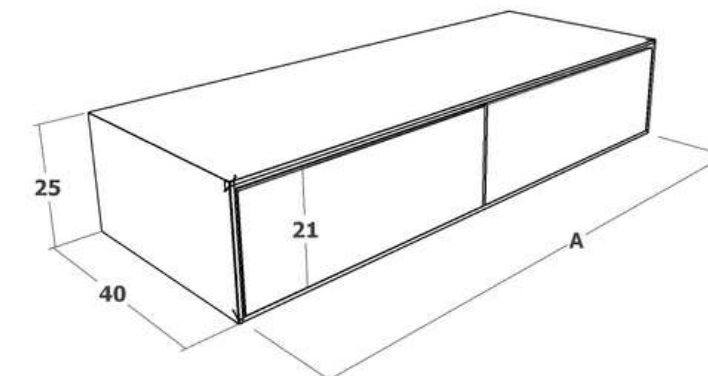

A	80
B	38.5
C	118.5

A 118.5/139.5/159.5/179.5/199.5

Mueble inferior / Lower Cabinet WOOD KUBIC TOP 25

A 59.5/69.5/79.5/89.5/99.5/118.5

A	80
B	38.5
C	118.5

A 118.5/139.5/159.5/179.5/199.5

serie LOA

MASCOOL