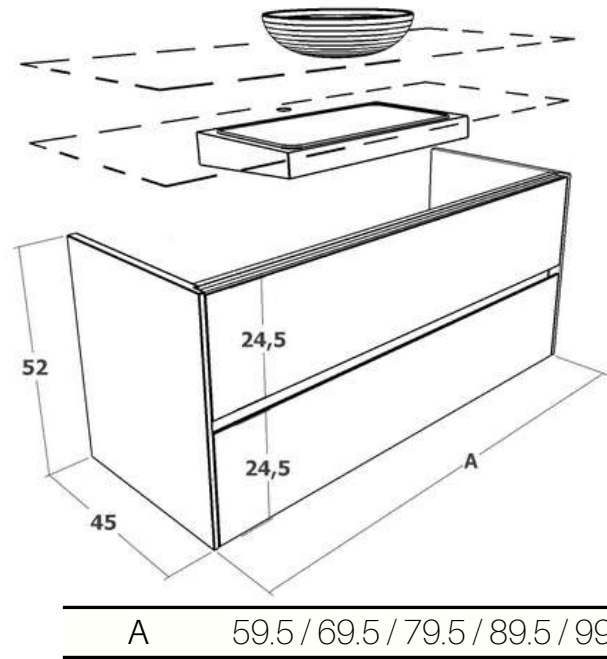

Rose

Mueble / bathroom furniture NAO SLIM 30

A	80
B	35.8
C	118.5

A 59.5 / 69.5 / 79.5 / 89.5 / 99.5 / 118.5

A 118.5 / 139.5 / 159.5 / 179.5 / 199.5

Mueble / bathroom furniture NAO SLIM 52

A 59.5 / 69.5 / 79.5 / 89.5 / 99.5 / 118.5