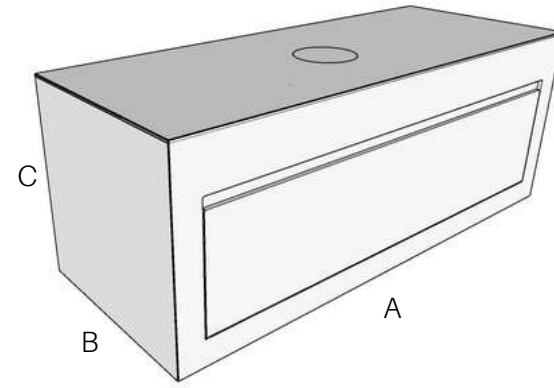

White
RAL 9003

Por defecto: acorde al color de los frentes
By default: according to the color of the fronts

Mueble / bathroom furniture STONE 30

A	59.5 / 69.5 / 79.5 / 89.5 / 99.5 / 118.5
B	50
C	45

A	59.5 / 69.5 / 79.5 / 89.5 / 99.5 / 118.5
B	50
C	45