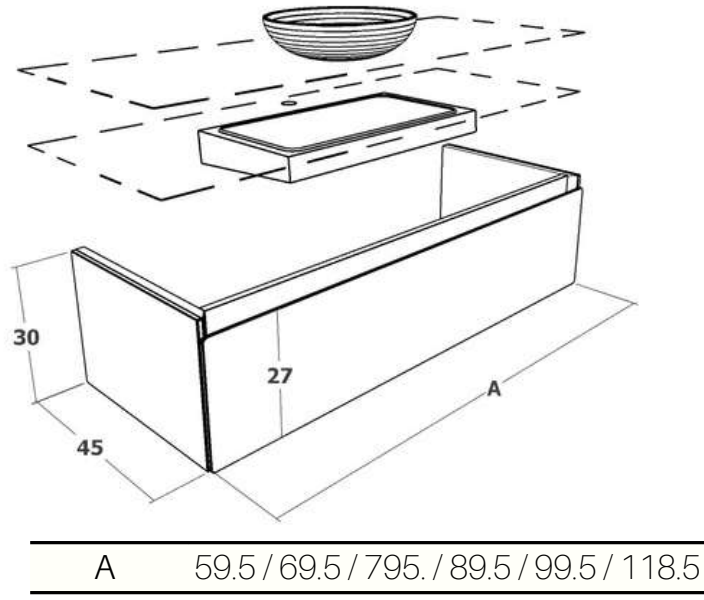

Por defecto: acorde al color de los frentes
By default: according to the color of the fronts

Mueble / bathroom furniture MONOLITH AGATE 30

A 59.5 / 69.5 / 79.5 / 89.5 / 99.5 / 118.5

A	80
B	38.5
C	118.5

A 118.5 / 139.5 / 159.5 / 179.5 / 199.5