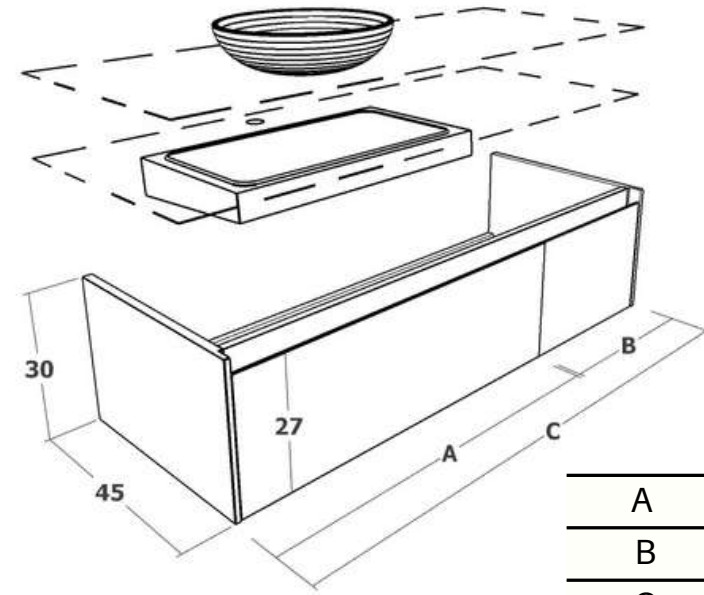

Rose

Mueble / bathroom furniture NAO SLIM 30

A	80
B	35.8
C	118.5

A 59.5 / 69.5 / 79.5 / 89.5 / 99.5 / 118.5

A 118.5 / 139.5 / 159.5 / 179.5 / 199.5

Mueble / bathroom furniture NAO SLIM 52

A 59.5 / 69.5 / 79.5 / 89.5 / 99.5 / 118.5