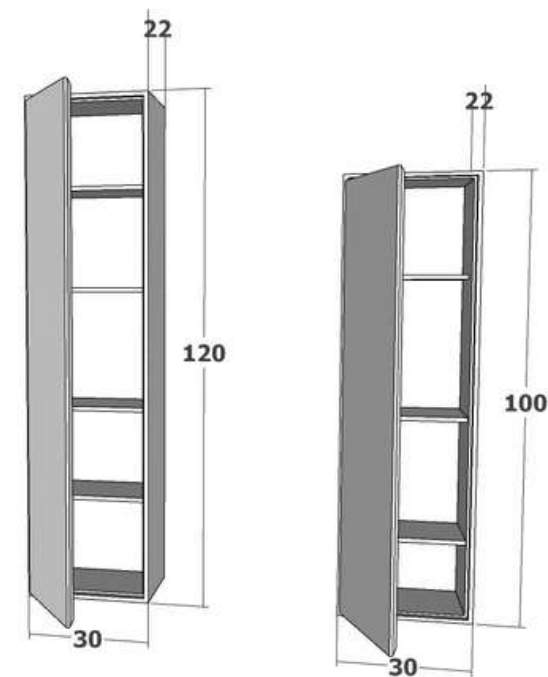

Bastidor para lavabo / Frame for washbasin WOOD KUBIC 15

Columna auxiliar / auxiliary column WOOD KUBIC

A 59.5/69.5/79.5/89.5/99.5/118.5/139.5/159.5/179.5/199.5

Estante / Shelf WOOD KUBIC 6

A 59.5/69.5/79.5/89.5/99.5/118.5/139.5/159.5/179.5/199.5