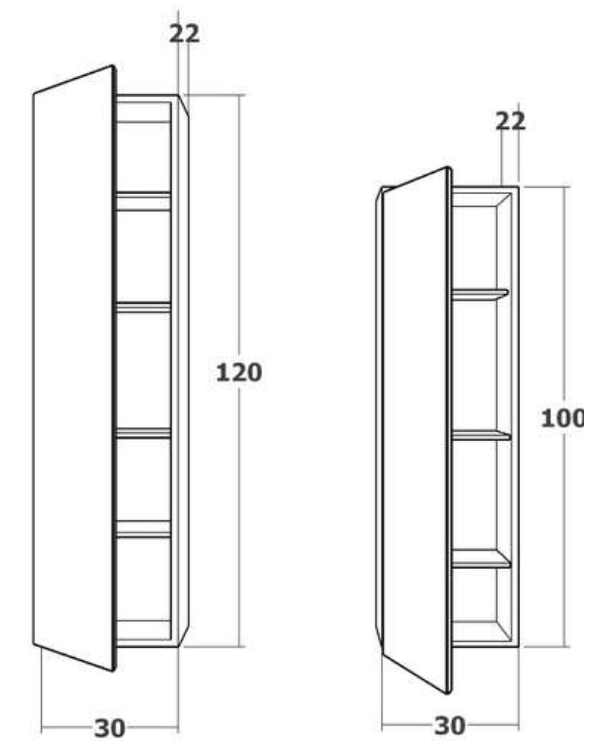

Mueble / bathroom furniture WOOD KEOS 52