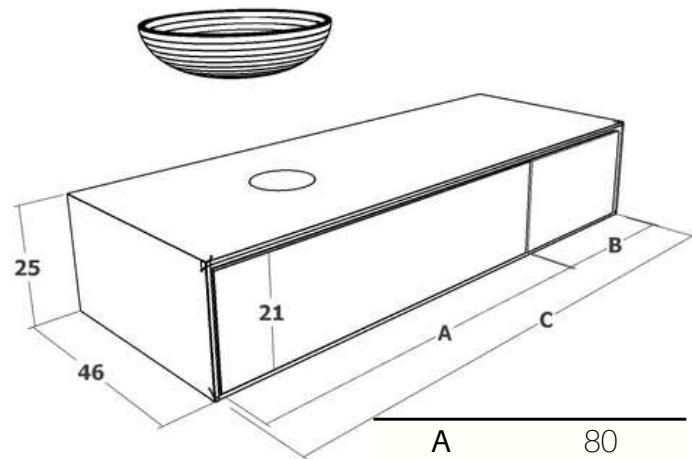

Mueble / bathroom furniture WOOD KUBIC TOP 30

A 59.5/69.5/79.5/89.5/99.5/118.5

A	80
B	38.5
C	118.5

A 118.5/139.5/159.5/179.5/199.5

Mueble / bathroom furniture WOOD KUBIC TOP 25

A 59.5/69.5/79.5/89.5/99.5/118.5

A	80
B	38.5
C	118.5

A 118.5/139.5/159.5/179.5/199.5

Mueble inferior / Lower Cabinet WOOD KUBIC TOP 25

A 59.5/69.5/79.5/89.5/99.5/118.5

A	80
B	38.5
C	118.5

A 118.5/139.5/159.5/179.5/199.5

serie LOA

MASCOOL