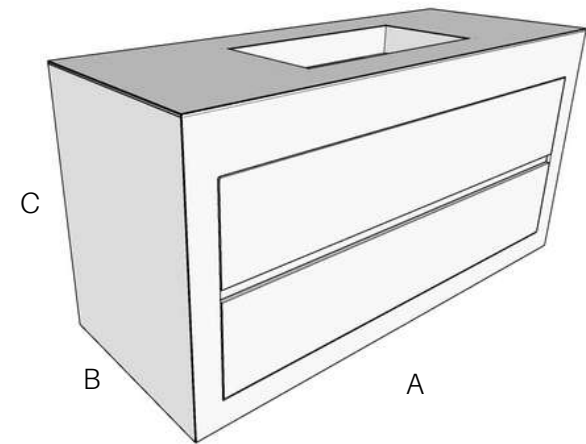

Mueble / bathroom furniture STONE 52

A	59.5 / 69.5 / 79.5 / 89.5 / 99.5 / 118.5
B	50
C	60