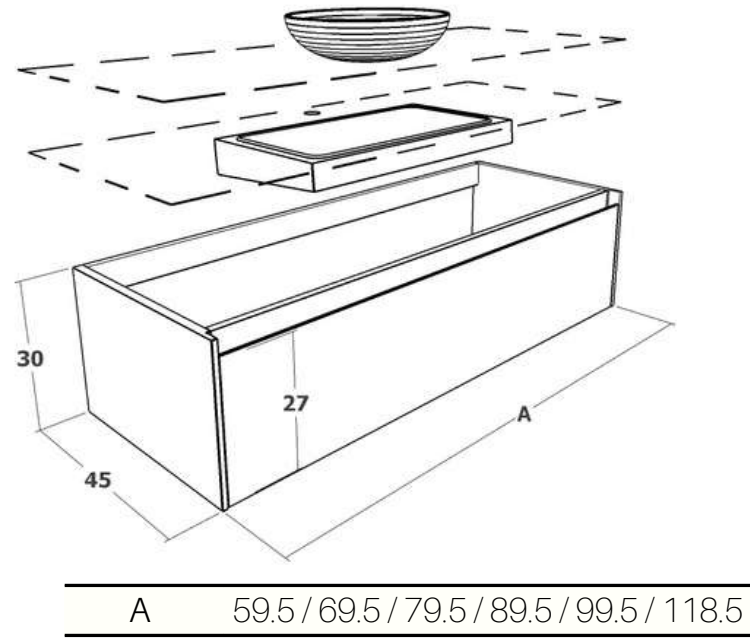

Rose

Mueble / bathroom furniture NAO SLIM 30

A	80
B	35.8
C	118.5

A 59.5 / 69.5 / 79.5 / 89.5 / 99.5 / 118.5

A 118.5 / 139.5 / 159.5 / 179.5 / 199.5

Mueble / bathroom furniture NAO SLIM 52

A 59.5 / 69.5 / 79.5 / 89.5 / 99.5 / 118.5