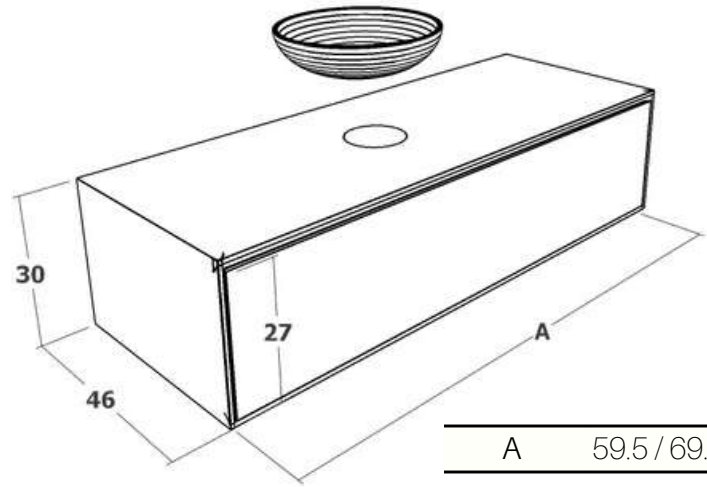

A 59.5/69.5/79.5/89.5/99.5/118.5