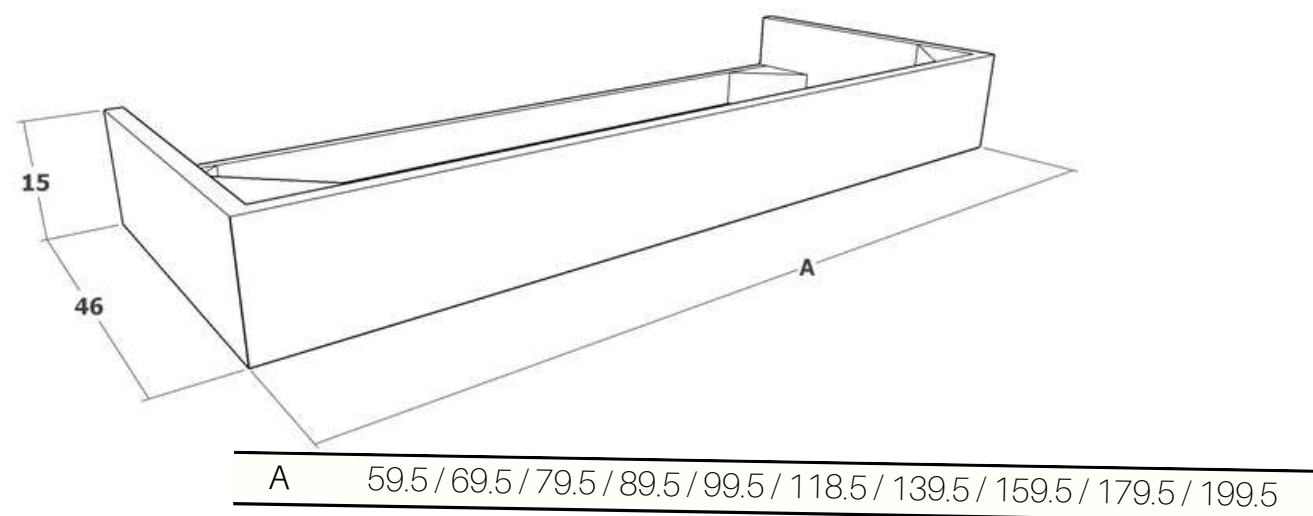

Bastidor para lavabo / Frame for washbasin WOOD KUBIC 15

Columna auxiliar / auxiliary column WOOD KUBIC

A 59.5/69.5/79.5/89.5/99.5/118.5/139.5/159.5/179.5/199.5

Estante / Shelf WOOD KUBIC 6

A 59.5/69.5/79.5/89.5/99.5/118.5/139.5/159.5/179.5/199.5