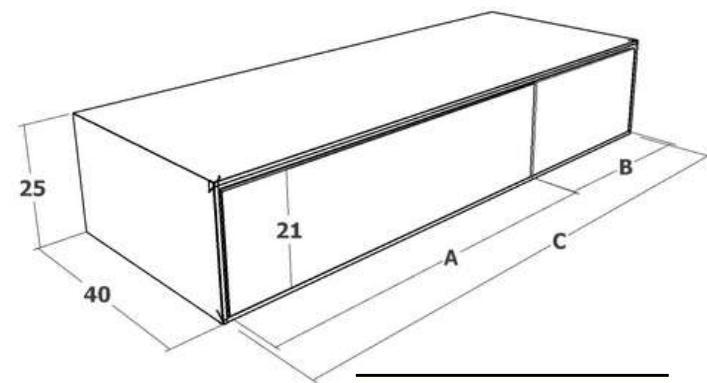

A	80
B	38.5
C	118.5

A 118.5/139.5/159.5/179.5/199.5

Mueble inferior / Lower Cabinet WOOD KUBIC TOP 25

A 59.5/69.5/79.5/89.5/99.5/118.5

A	80
B	38.5
C	118.5

A 118.5/139.5/159.5/179.5/199.5

serie LOA

MASCOOL