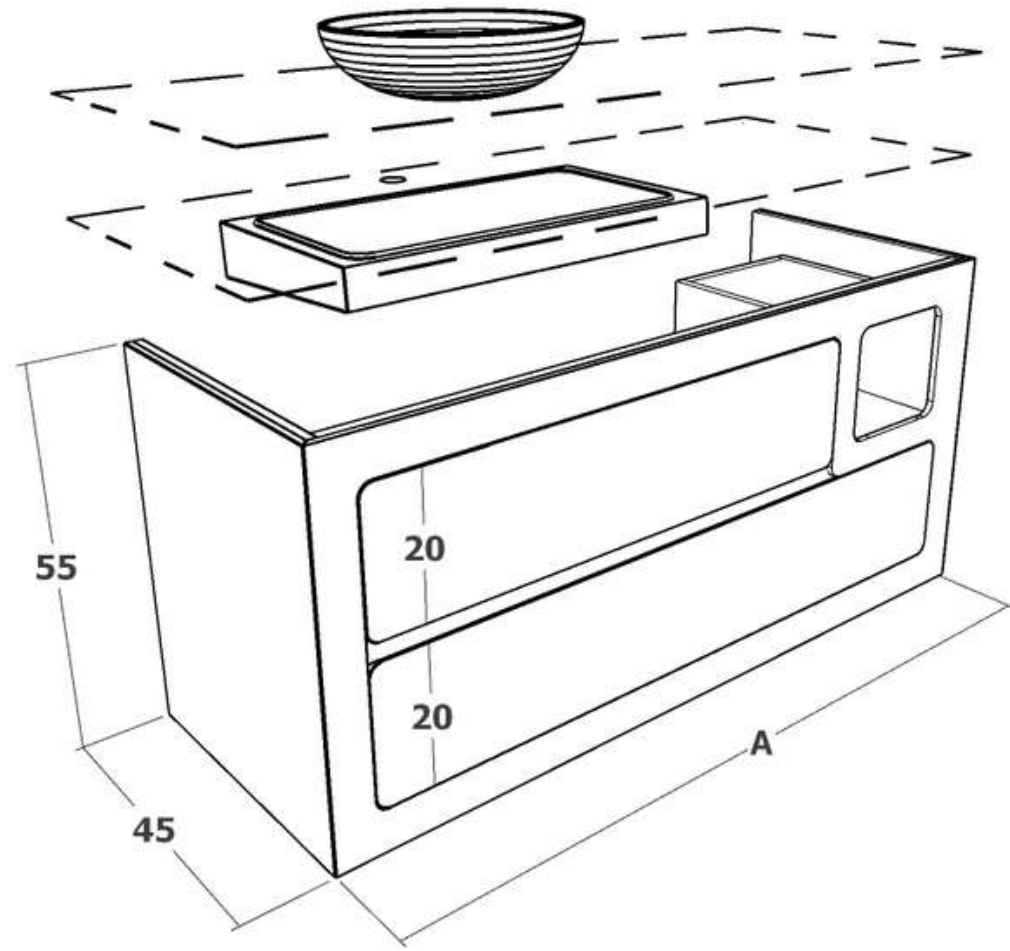

A 99.5 / 118.5