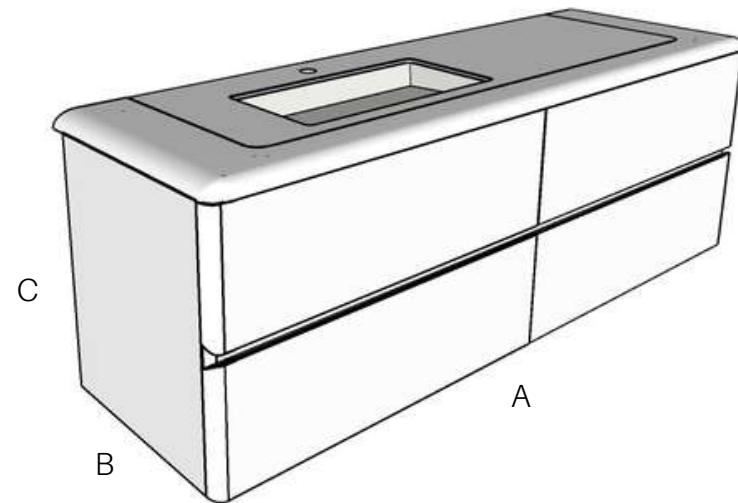

A	118.5 / 139.5 / 159.5 / 179.5 / 199.5
B	50
C	55