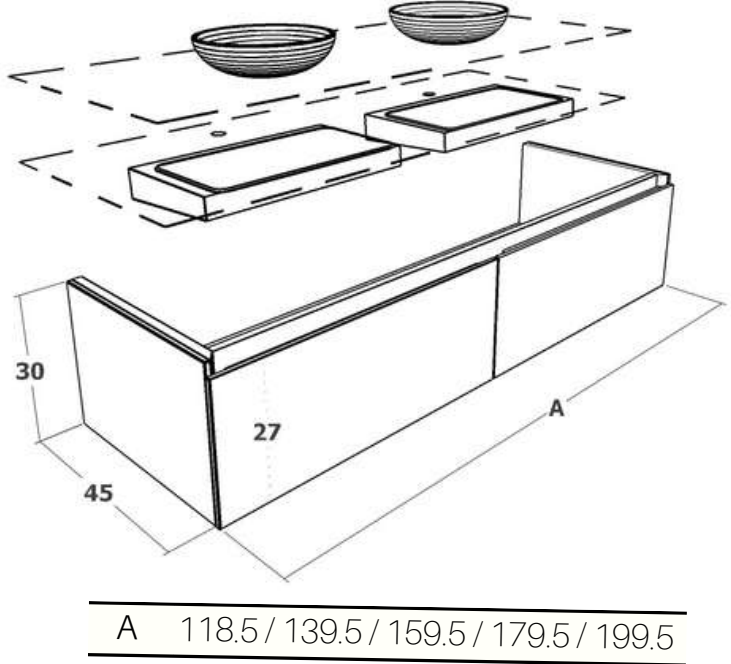

Por defecto: acorde al color de los frentes
By default: according to the color of the fronts

Mueble / bathroom furniture MONOLITH AGATE 30

A 59.5 / 69.5 / 79.5 / 89.5 / 99.5 / 118.5

A	80
B	38.5
C	118.5

A 118.5 / 139.5 / 159.5 / 179.5 / 199.5