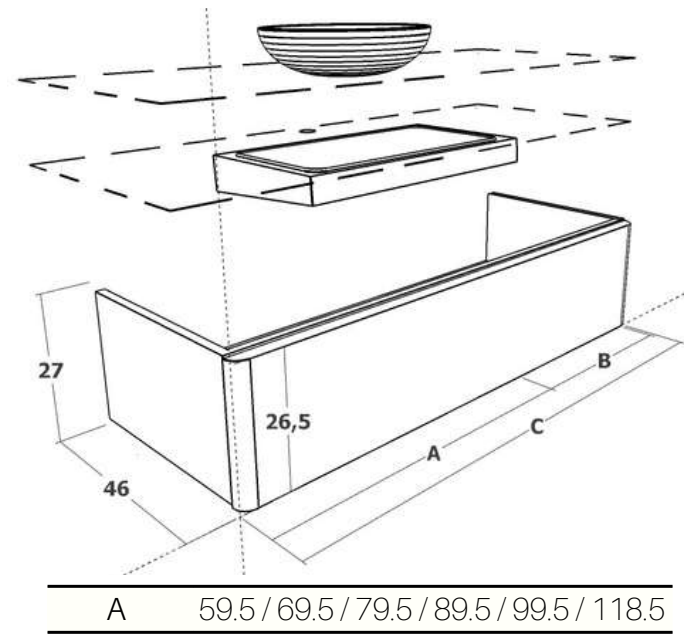

Mueble / bathroom furniture WOOD LOA 27

A	80
B	38.5
C	118.5

Mueble / bathroom furniture WOOD LOA 52

A 118.5 / 139.5 / 159.5 / 179.5 / 199.5

Mueble / bathroom furniture WOOD LOA TOP 33

A 59.5/69.5/79.5/89.5/99.5/118.5