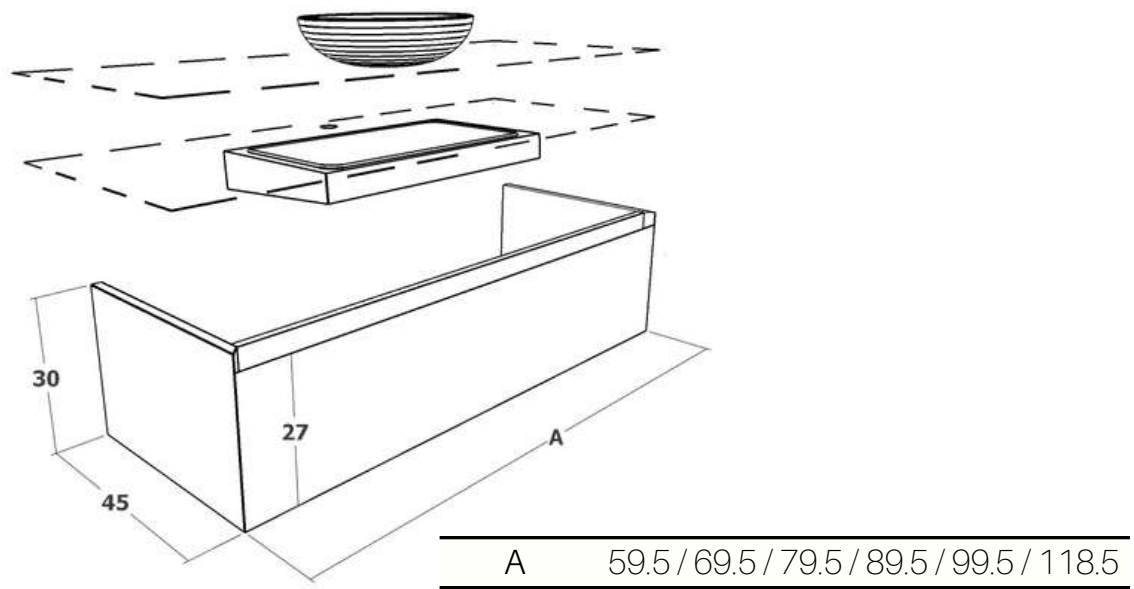

Mueble / bathroom furniture WOOD KEOS 30