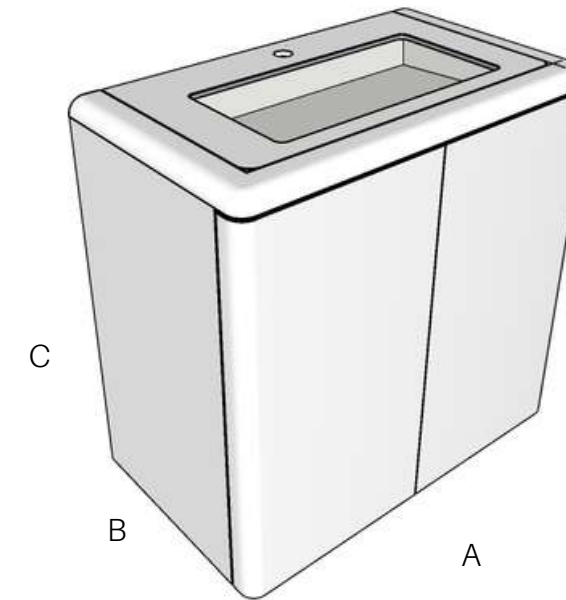

Mueble / bathroom furniture WOOD LOA MASTER 55

A	69.5 / 79.5 / 89.5 / 99.5 / 118.5
B	50
C	55

A	118.5 / 139.5 / 159.5 / 179.5 / 199.5
B	50
C	55

Mueble / bathroom furniture WOOD LOA MASTER 70

A	59.5 / 69.5 / 79.5 / 89.5 / 99.5 / 118.5 / 139.5 / 159.5 / 179.5 / 199.5
B	50
C	70