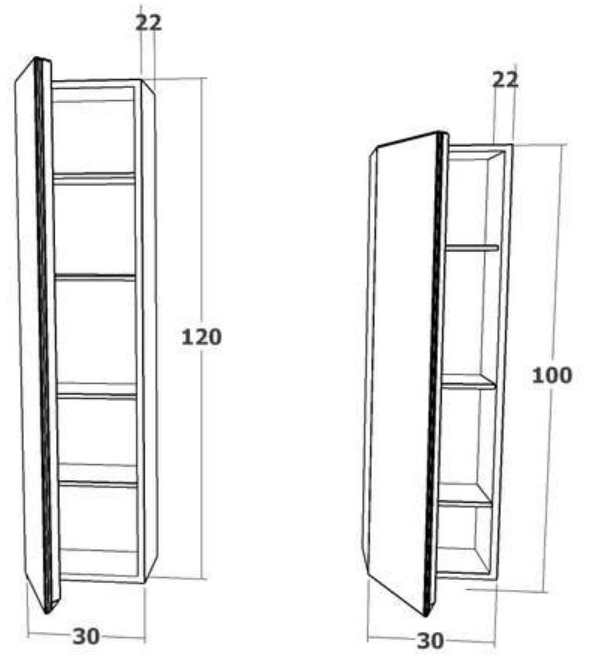

Mueble / bathroom furniture MONOLITH AGATE 52

A 59.5 / 69.5 / 79.5 / 89.5 / 99.5 / 118.5

A 118.5 / 139.5 / 159.5 / 179.5 / 199.5

Columna auxiliar / auxiliary column MONOLITH AGATE

serie
CURVE

MASCOOL

serie CURVE