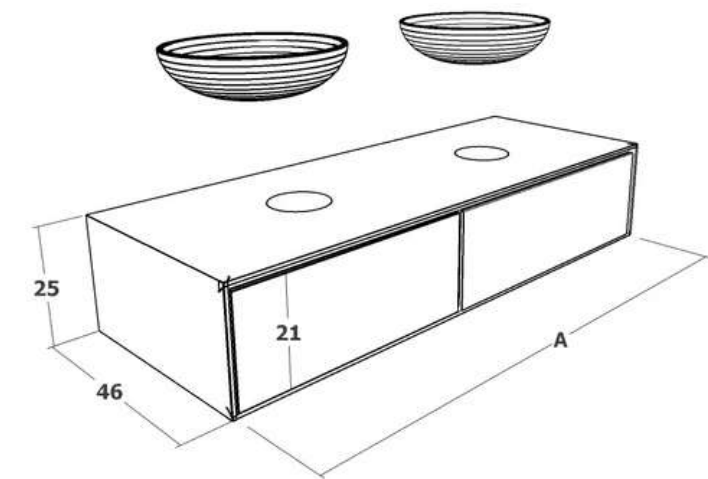

A	80
B	38.5
C	118.5

A 118.5/139.5/159.5/179.5/199.5

Mueble inferior / Lower Cabinet WOOD KUBIC TOP 25

A 59.5/69.5/79.5/89.5/99.5/118.5

A	80
B	38.5
C	118.5

A 118.5/139.5/159.5/179.5/199.5

serie LOA

MASCOOL