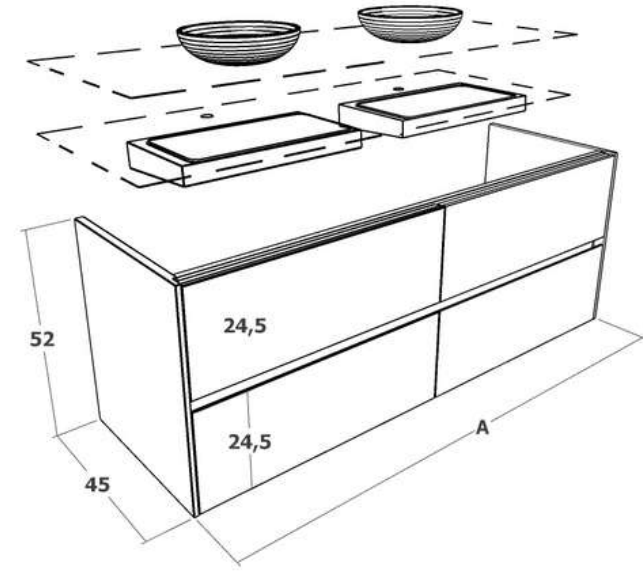

Rose

Mueble / bathroom furniture NAO SLIM 30

A	80
B	35.8
C	118.5

A 59.5 / 69.5 / 79.5 / 89.5 / 99.5 / 118.5

A 118.5 / 139.5 / 159.5 / 179.5 / 199.5

Mueble / bathroom furniture NAO SLIM 52

A 59.5 / 69.5 / 79.5 / 89.5 / 99.5 / 118.5