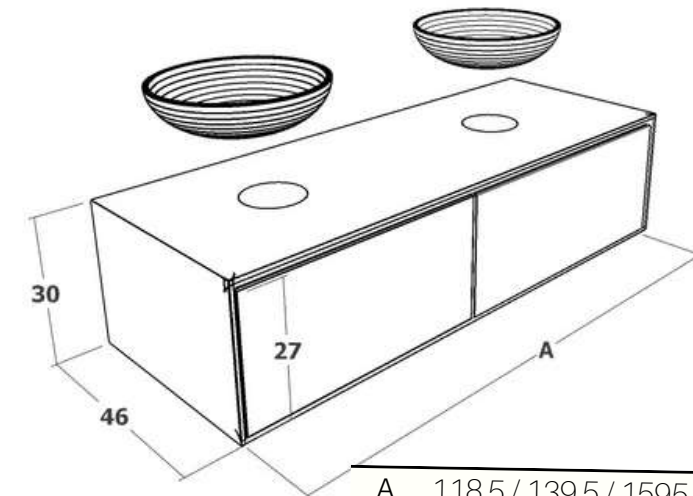

A 118.5/139.5/159.5/179.5/199.5