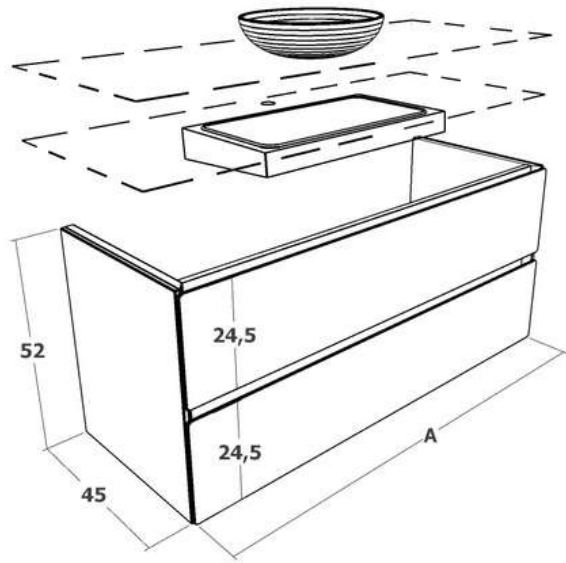

Mueble / bathroom furniture MONOLITH AGATE 52

A 59.5 / 69.5 / 79.5 / 89.5 / 99.5 / 118.5