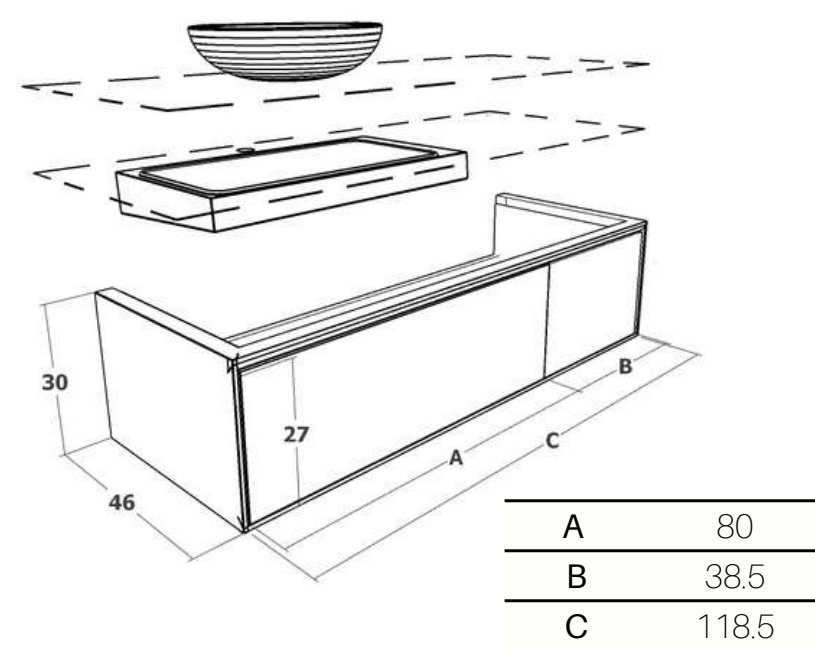

A	80
B	38.5
C	118.5