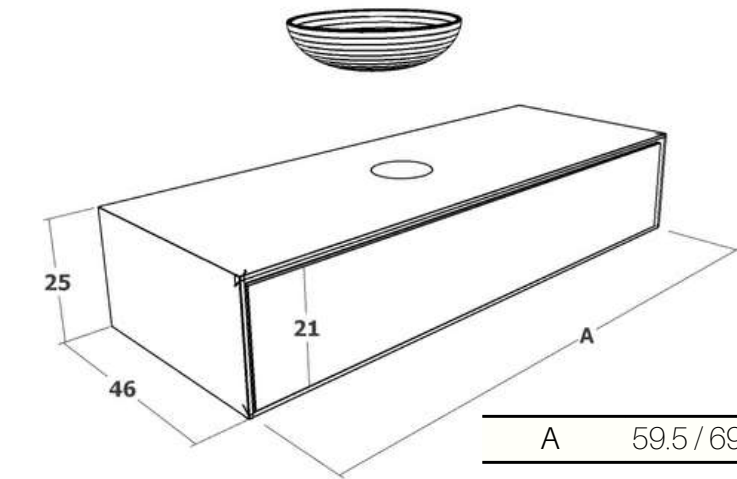

Mueble / bathroom furniture WOOD KUBIC TOP 25

A 59.5/69.5/79.5/89.5/99.5/118.5