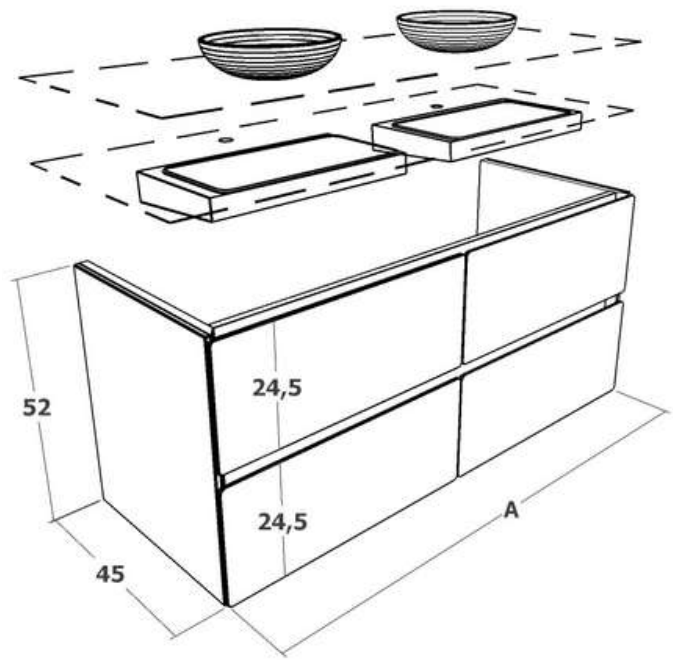

Mueble / bathroom furniture MONOLITH AGATE 30

A 59.5 / 69.5 / 79.5 / 89.5 / 99.5 / 118.5

A	80
B	38.5
C	118.5

A 118.5 / 139.5 / 159.5 / 179.5 / 199.5

Mueble / bathroom furniture MONOLITH AGATE 52

A 59.5 / 69.5 / 79.5 / 89.5 / 99.5 / 118.5

A 118.5 / 139.5 / 159.5 / 179.5 / 199.5

Columna auxiliar / auxiliary column MONOLITH AGATE