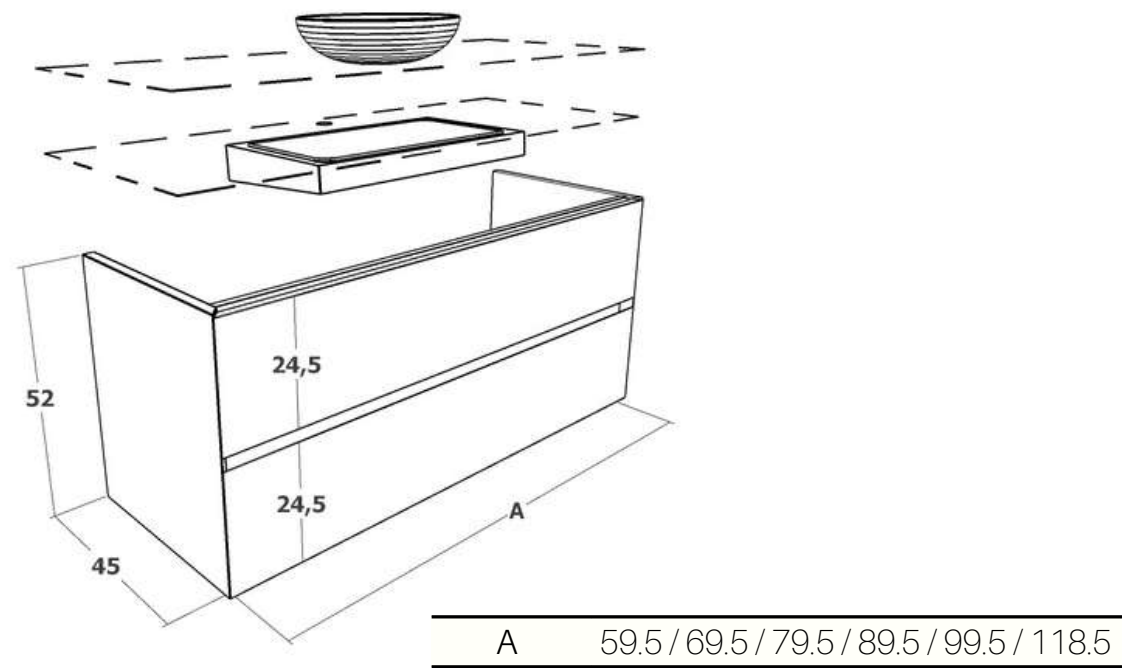

Mueble / bathroom furniture WOOD KEOS 52