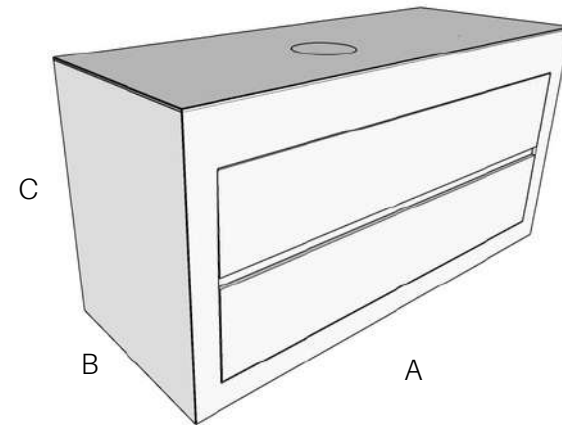

A	59.5 / 69.5 / 79.5 / 89.5 / 99.5 / 118.5
B	50
C	60