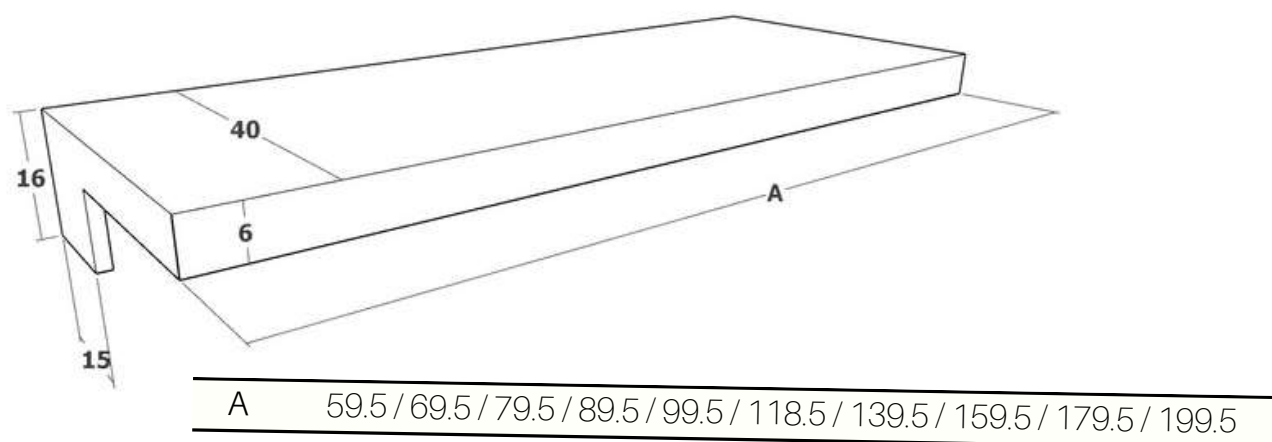

Bastidor para lavabo / Frame for washbasin WOOD KUBIC 15

Columna auxiliar / auxiliary column WOOD KUBIC

A 59.5/69.5/79.5/89.5/99.5/118.5/139.5/159.5/179.5/199.5

Estante / Shelf WOOD KUBIC 6

A 59.5/69.5/79.5/89.5/99.5/118.5/139.5/159.5/179.5/199.5