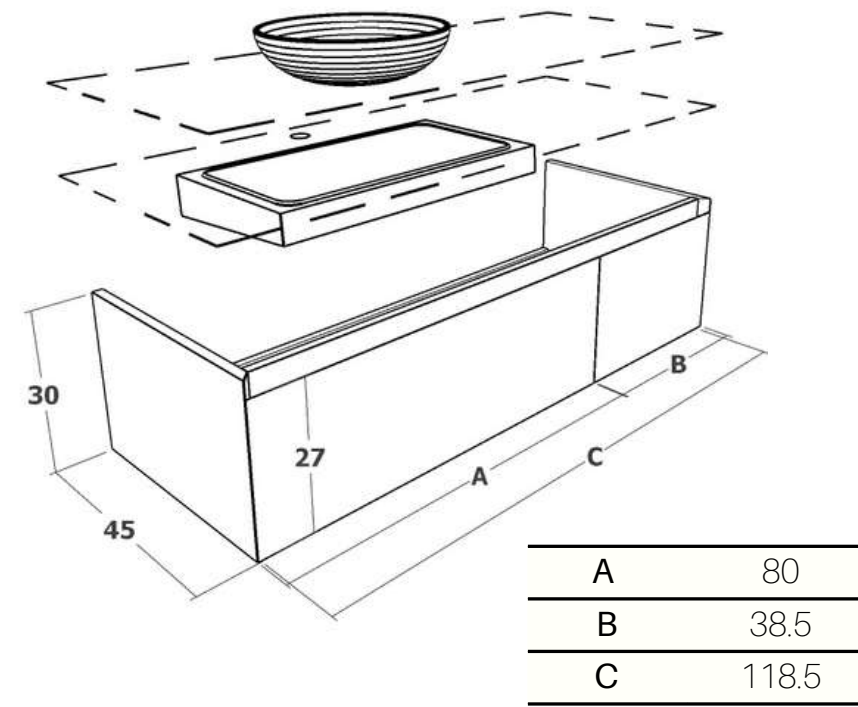

Mueble / bathroom furniture WOOD KEOS 30