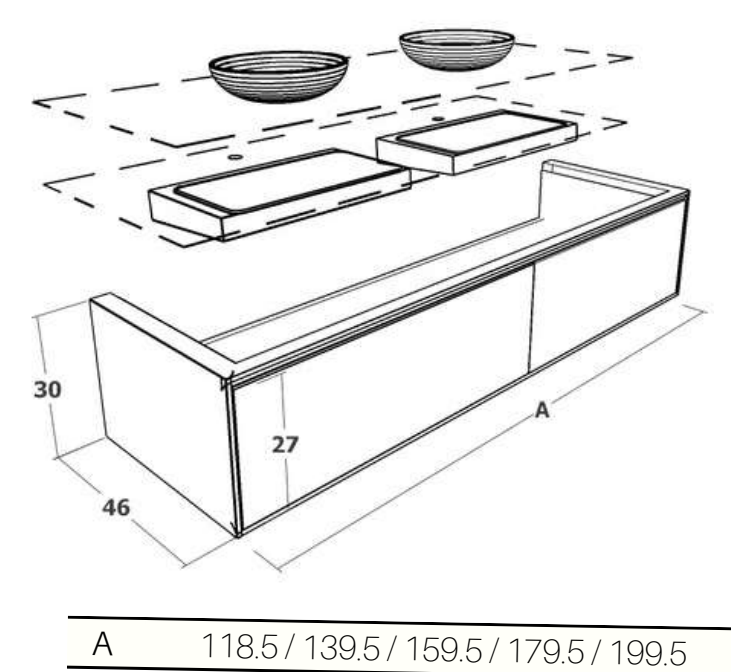

A 118.5/139.5/159.5/179.5/199.5