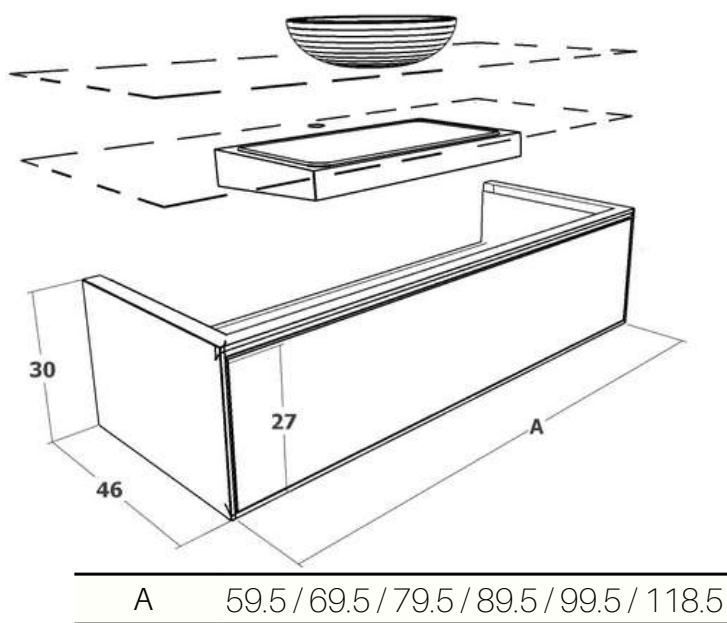

A 59.5/69.5/79.5/89.5/99.5/118.5