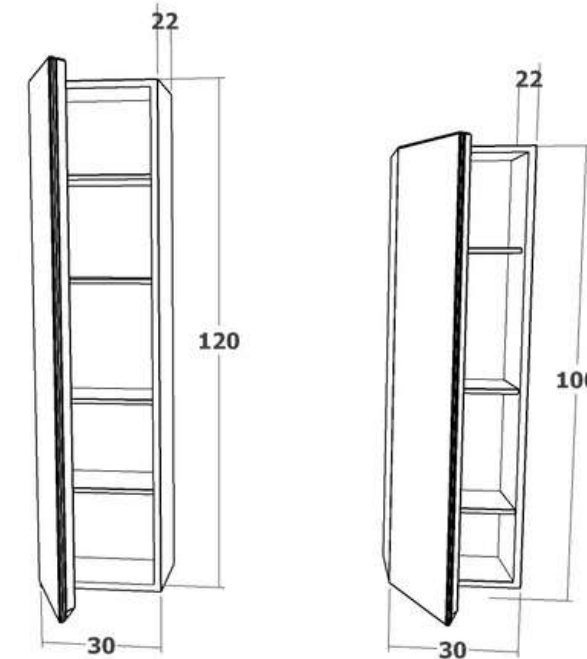

Columna auxiliar / auxiliary column NAO SLIM