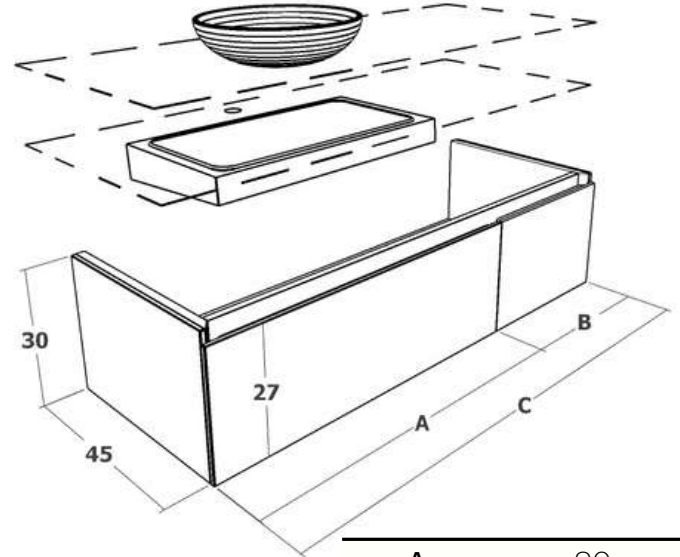

Por defecto: acorde al color de los frentes
By default: according to the color of the fronts

Mueble / bathroom furniture MONOLITH AGATE 30

A 59.5 / 69.5 / 79.5 / 89.5 / 99.5 / 118.5

A	80
B	38.5
C	118.5

A 118.5 / 139.5 / 159.5 / 179.5 / 199.5